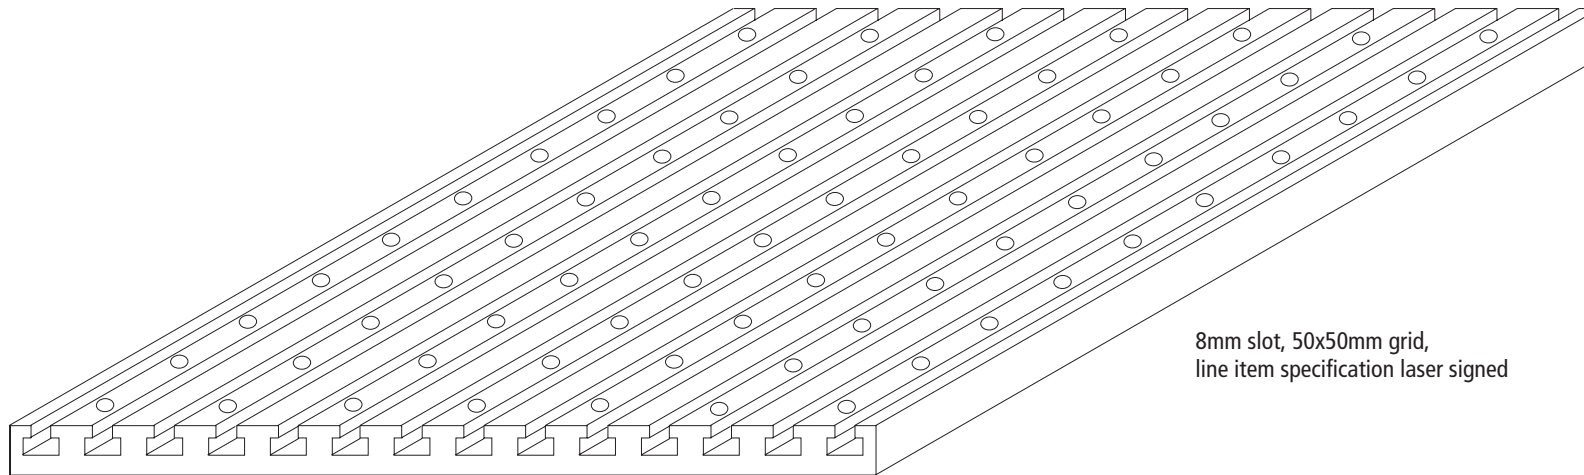

0050.1244

0050.1245

0900.0505 (375mmx500mm)

8mm slot, 50x50mm grid,  
line item specification laser signed